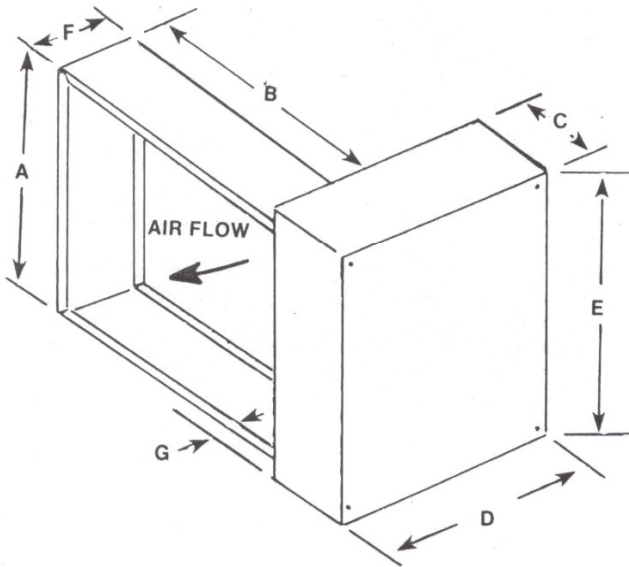

HEATRIX STOCK LINE DUCT HEATERS FOR WHOLESALE DISTRIBUTORS

SLDH STANDARD FEATURES:

- Automatic Hi-Limit Reset Switches
- Secondary Protection Through Fuse Link or Manual Reset per U.L.
- Prewired Contactors with Fan Interlock-24 Volt Controls
- Circuit Fusing on 15KW and 20KW Single Phase Heaters with 2 Step Operation
- All Other Heaters are 1 Step without Circuit Fusing per N.E.C./U.L.
- Low Voltage Terminal Block
- U.L. Listed

Heatrix Model	Duct Size W x H	Dimension +/- 1/16							KW	Volts /PH/HZ	Quantity	Net Each
		A	B	C	D	E	F	G				
SLDH 8C	24 x 12	10	23	3½	8	12	5	½	7.5	240/1/60	2 remaining in stock	
SLDH 8C	24 x 12	10	23	3½	8	12	5	½	5	208/1/60		